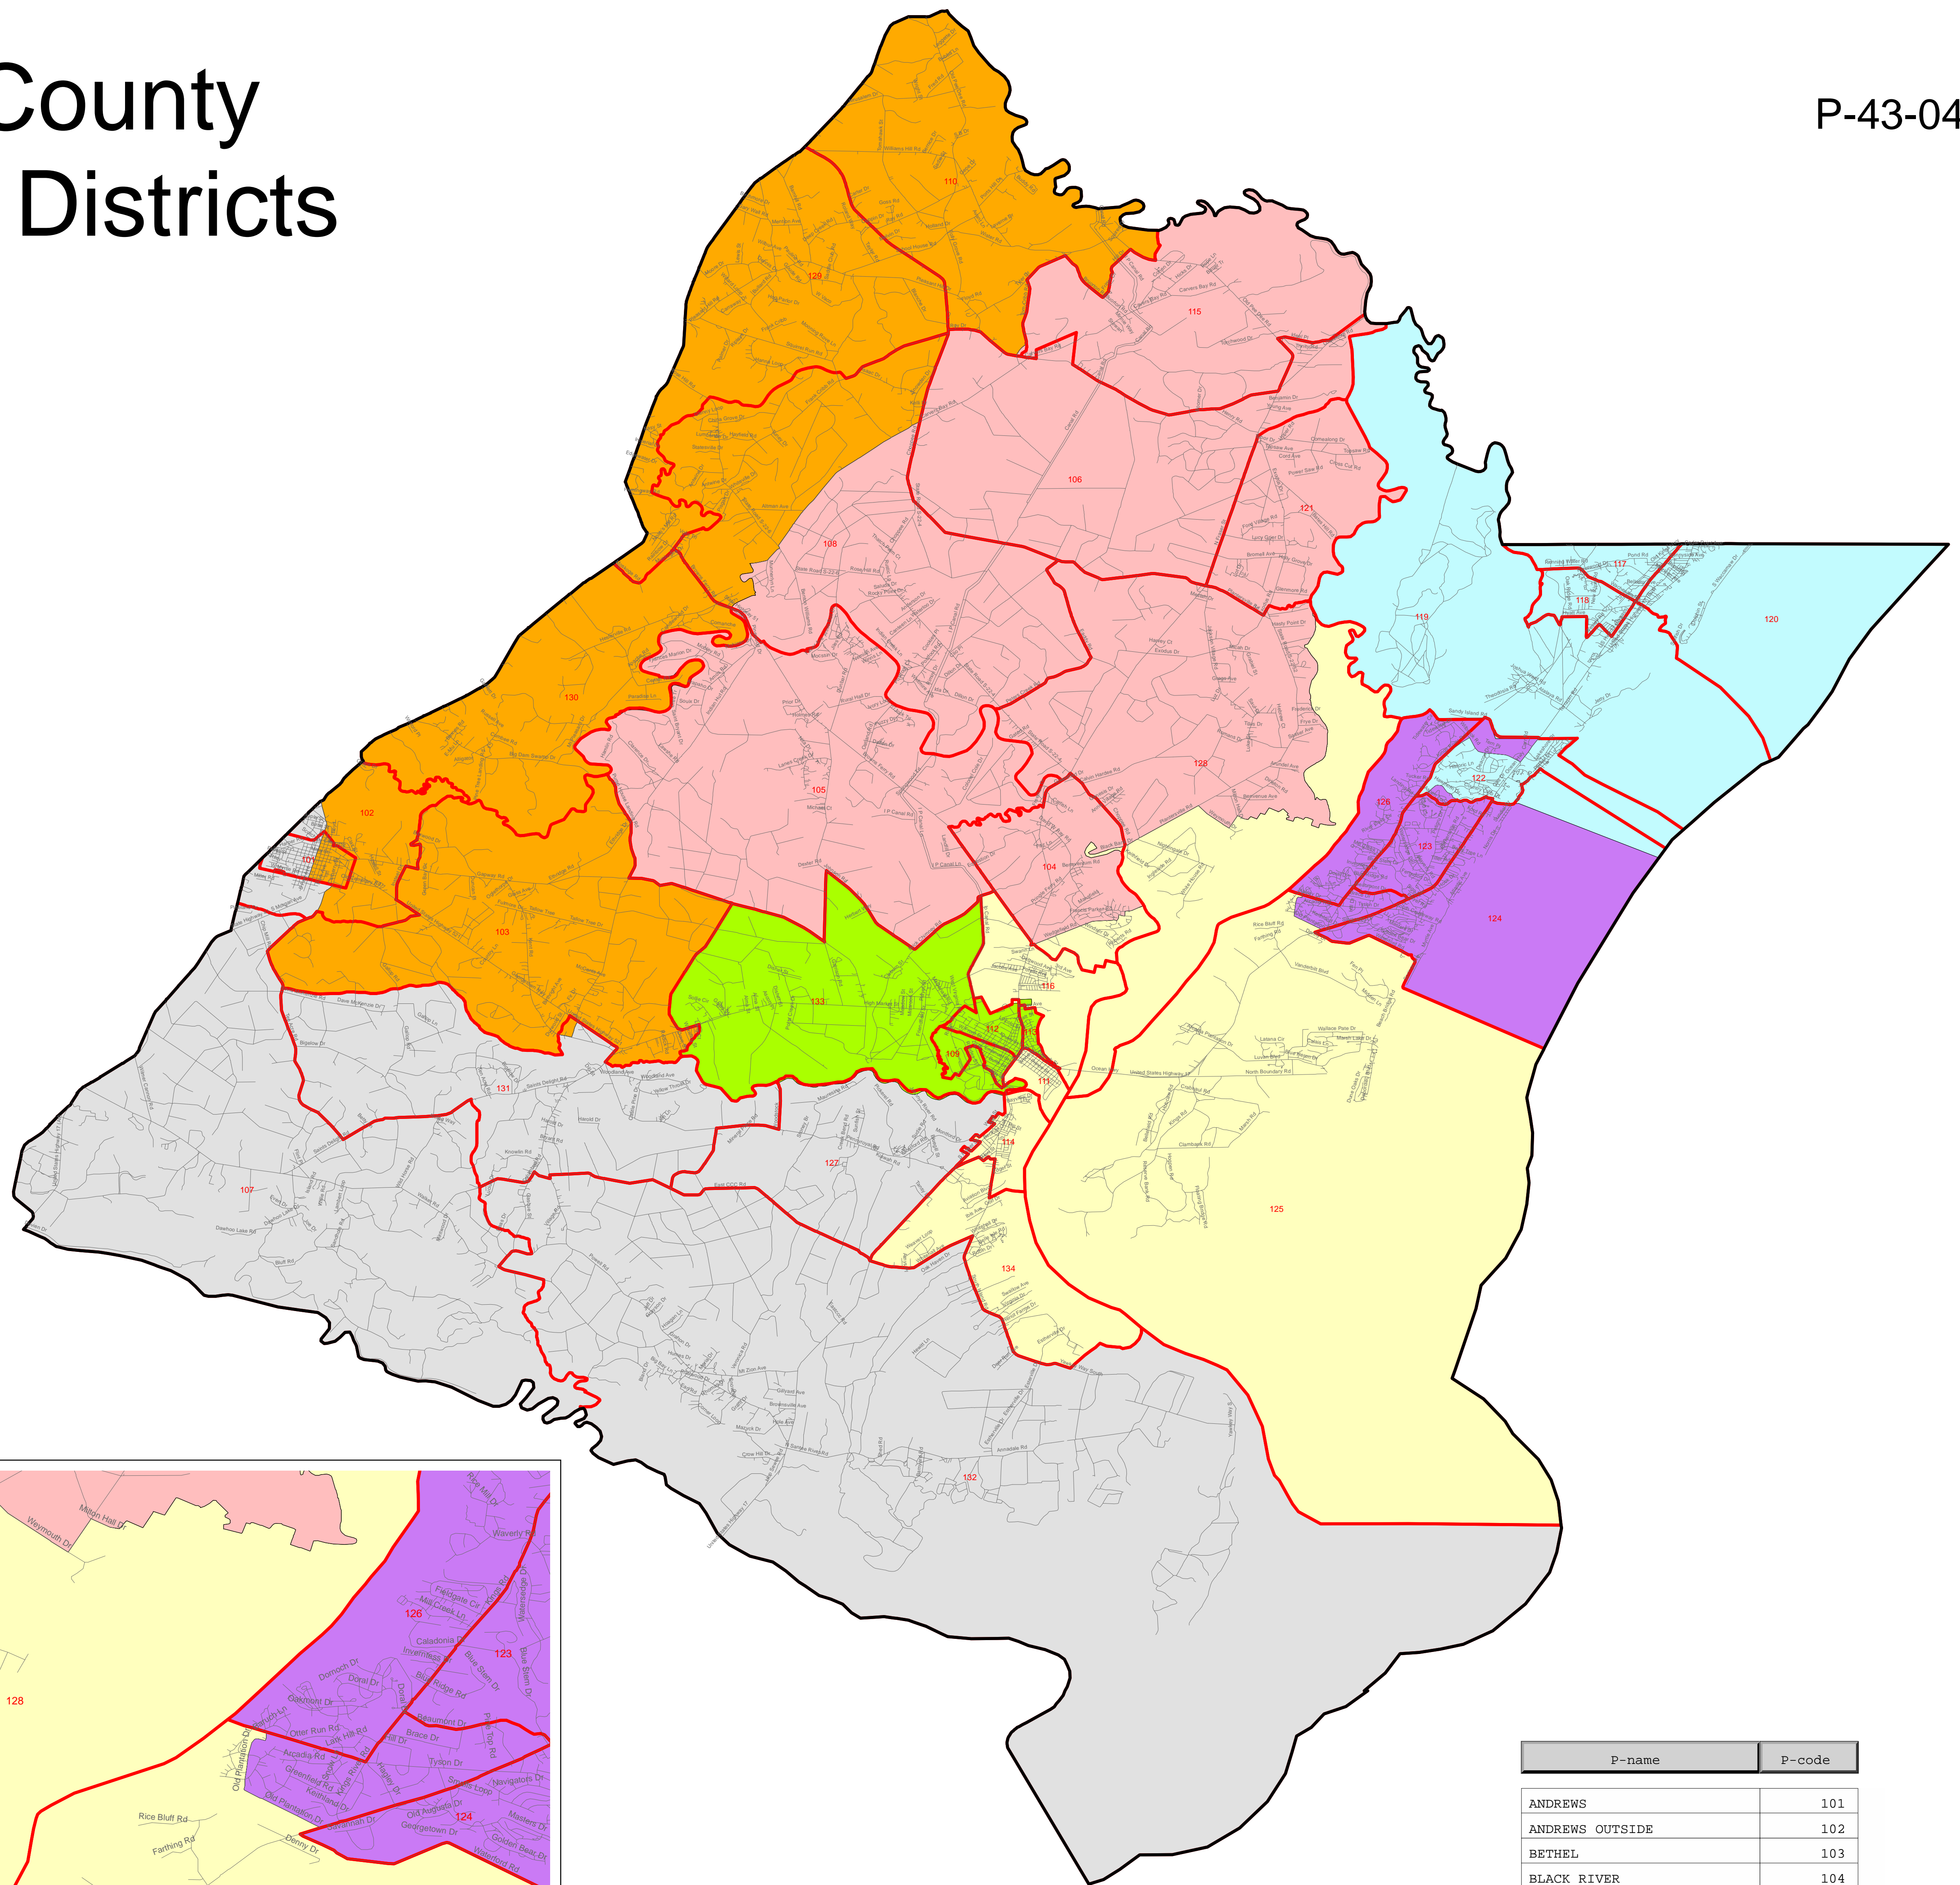

Georgetown County County Council Districts

Legend

-  Streets / Roads
-  Precincts
- County Council
-  1
-  2
-  3
-  4
-  5
-  6
-  7

City Inset

| P-name | P-code |
|----------------------|--------|
| ANDREWS | 101 |
| ANDREWS OUTSIDE | 102 |
| BETHEL | 103 |
| BLACK RIVER | 104 |
| BROWN'S FERRY | 105 |
| CARVER'S BAY | 106 |
| CEDAR CREEK | 107 |
| CHOPPEE | 108 |
| DREAMKEEPERS | 109 |
| FOLLY GROVE | 110 |
| GEORGETOWN #1 | 111 |
| GEORGETOWN #3 | 112 |
| GEORGETOWN #4 | 113 |
| GEORGETOWN #5 | 114 |
| PEE DEE | 115 |
| KENSINGTON | 116 |
| MURRELL'S INLET #1 | 117 |
| MURRELL'S INLET #2 | 118 |
| MURRELL'S INLET #3 | 119 |
| MURRELL'S INLET #4 | 120 |
| MYERSVILLE | 121 |
| PAWLEYS ISLAND NO 1 | 122 |
| PAWLEY'S ISLAND NO 2 | 123 |
| PAWLEY'S ISLAND NO 3 | 124 |
| PAWLEY'S ISLAND NO 4 | 125 |
| PAWLEY'S ISLAND NO 5 | 126 |
| PENNY ROYAL | 127 |
| PLANTERSVILLE | 128 |
| PLEASANT HILL | 129 |
| POTATO BED FERRY | 130 |
| SAMPIT | 131 |
| SANTEE | 132 |
| SPRING GULLY | 133 |
| WINYAH BAY | 134 |