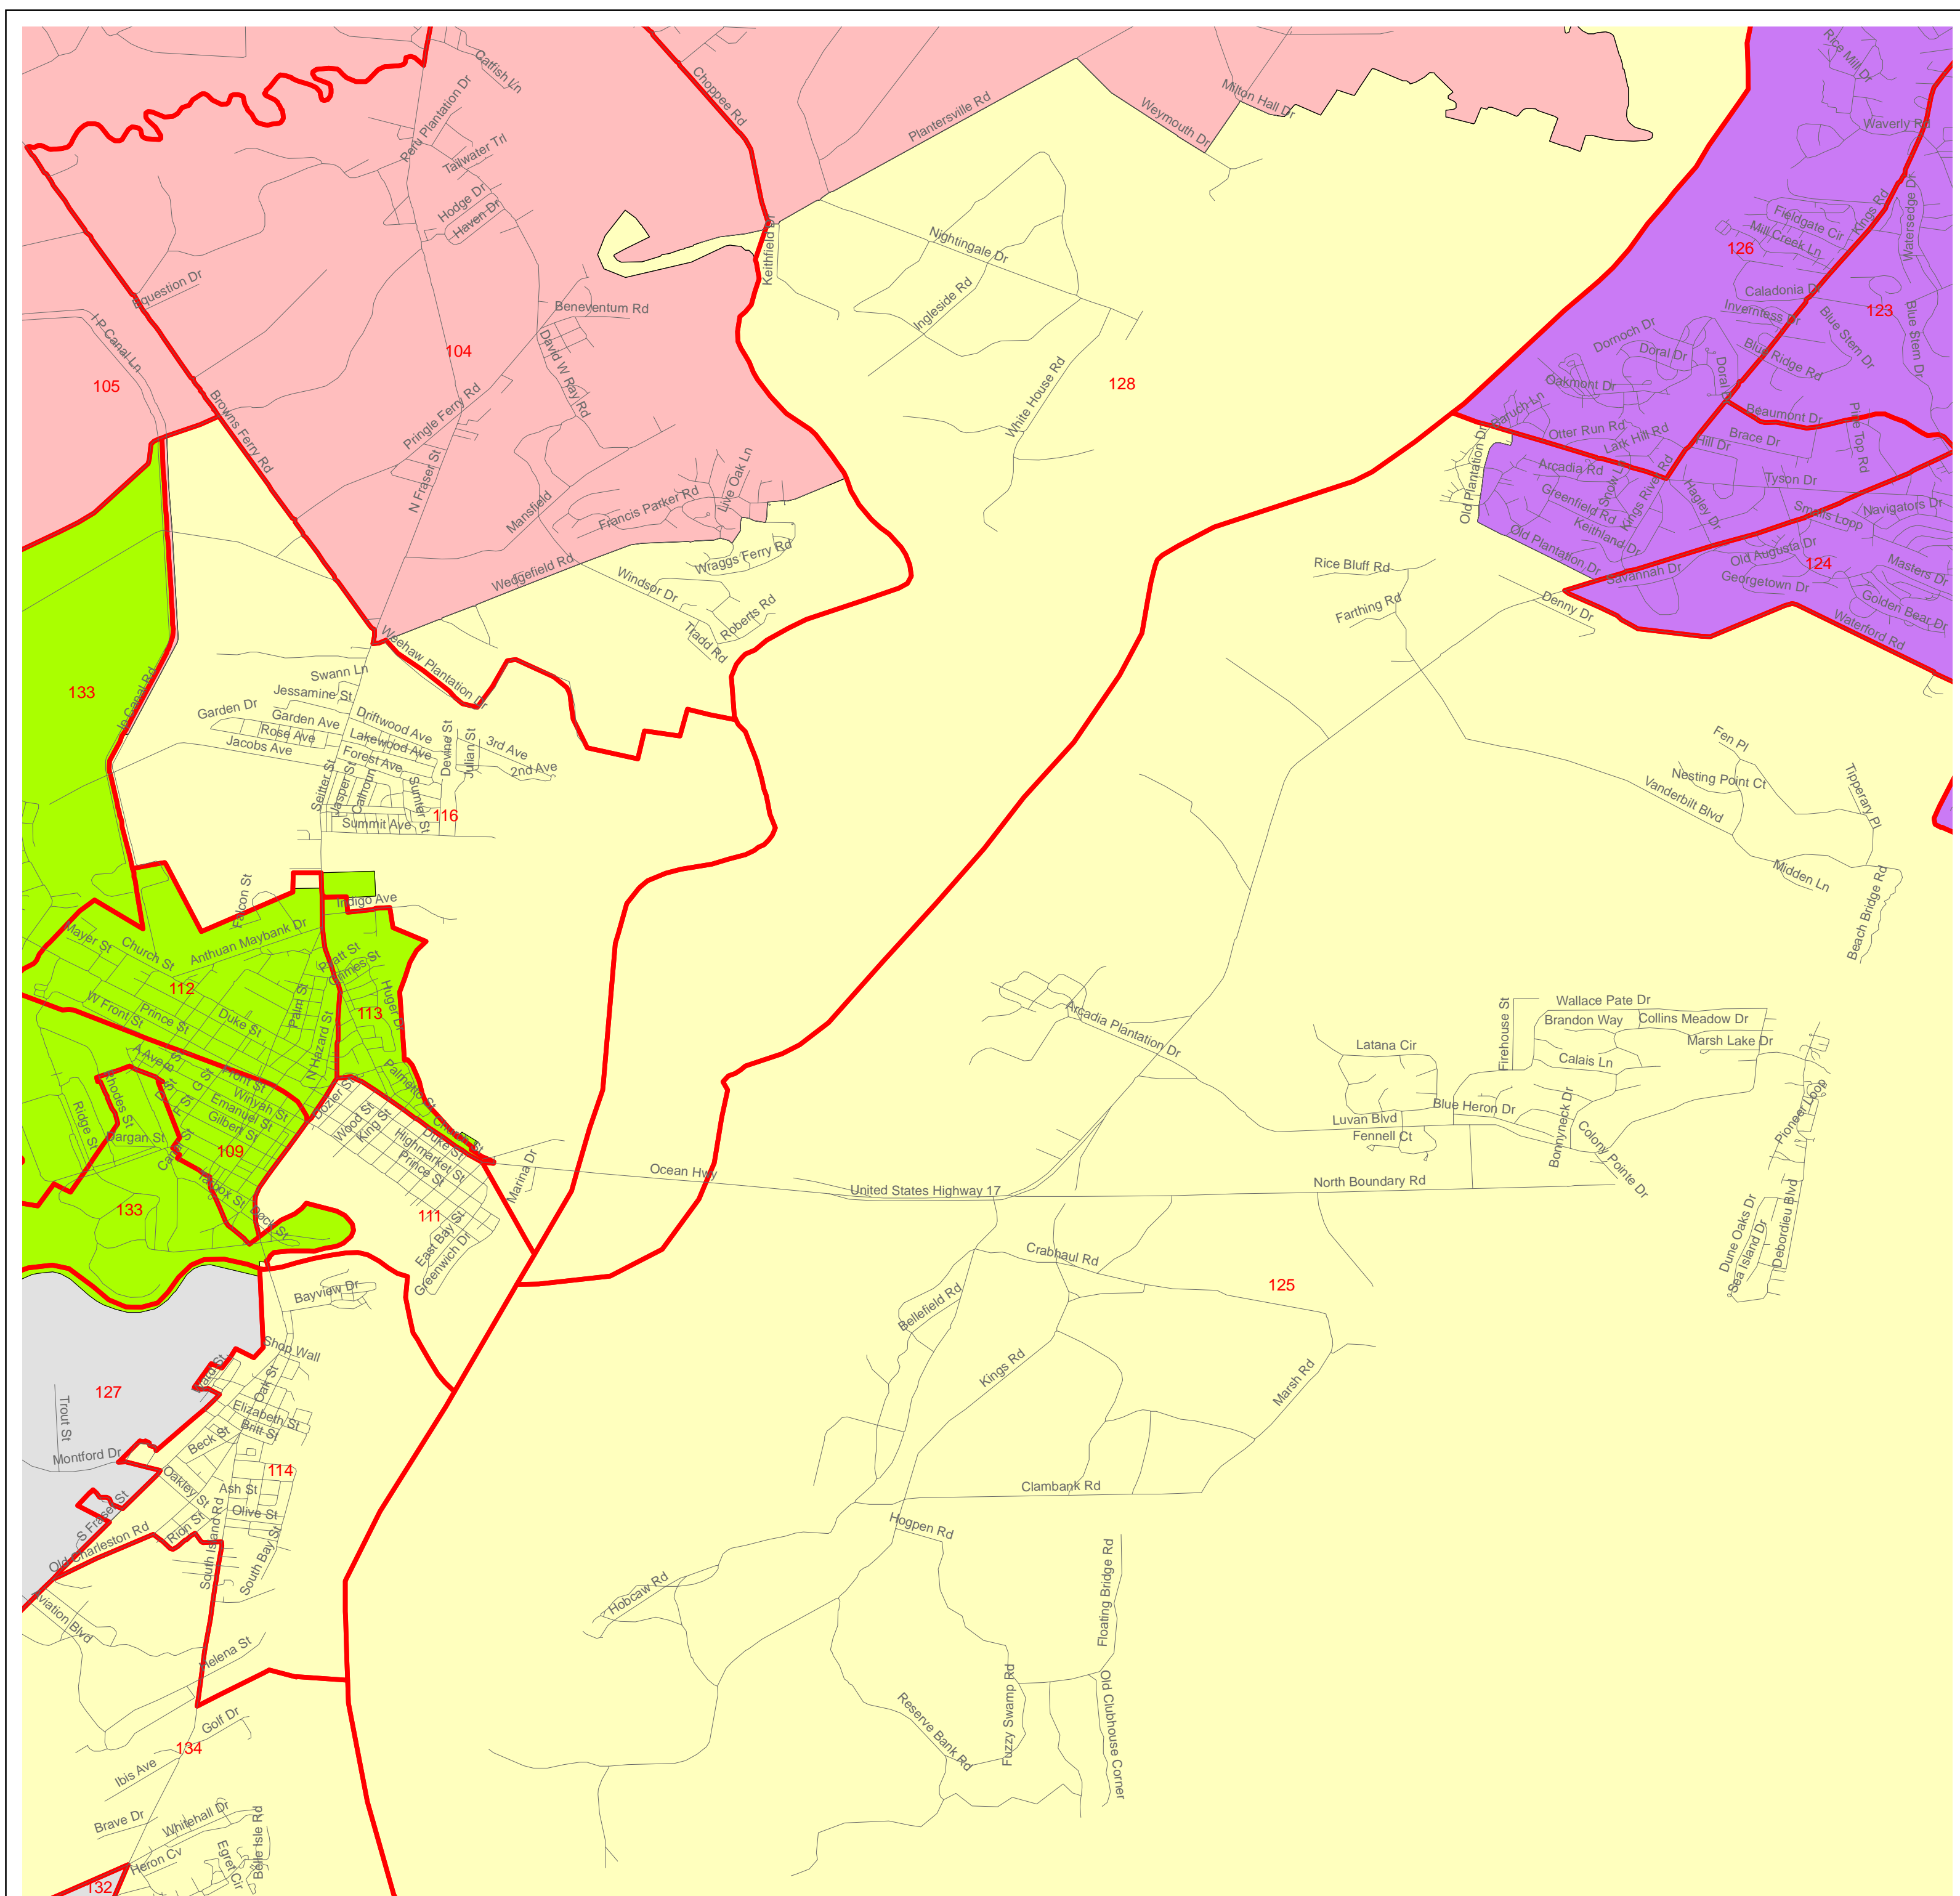

Georgetown County County Council Districts

Legend

-  Streets / Roads
-  Precincts
- County Council
-  1
-  2
-  3
-  4
-  5
-  6
-  7

City Inset

| P-name | P-code |
|----------------------|--------|
| ANDREWS | 101 |
| ANDREWS OUTSIDE | 102 |
| BETHEL | 103 |
| BLACK RIVER | 104 |
| BROWN'S FERRY | 105 |
| CARVER'S BAY | 106 |
| CEDAR CREEK | 107 |
| CHOPPEE | 108 |
| DREAMKEEPERS | 109 |
| FOLLY GROVE | 110 |
| GEORGETOWN #1 | 111 |
| GEORGETOWN #3 | 112 |
| GEORGETOWN #4 | 113 |
| GEORGETOWN #5 | 114 |
| PEE DEE | 115 |
| KENSINGTON | 116 |
| MURRELL'S INLET #1 | 117 |
| MURRELL'S INLET #2 | 118 |
| MURRELL'S INLET #3 | 119 |
| MURRELL'S INLET #4 | 120 |
| MYERSVILLE | 121 |
| PAWLEYS ISLAND NO 1 | 122 |
| PAWLEY'S ISLAND NO 2 | 123 |
| PAWLEY'S ISLAND NO 3 | 124 |
| PAWLEY'S ISLAND NO 4 | 125 |
| PAWLEY'S ISLAND NO 5 | 126 |
| PENNY ROYAL | 127 |
| PLANTERSVILLE | 128 |
| PLEASANT HILL | 129 |
| POTATO BED FERRY | 130 |
| SAMPIT | 131 |
| SANTEE | 132 |
| SPRING GULLY | 133 |
| WINYAH BAY | 134 |