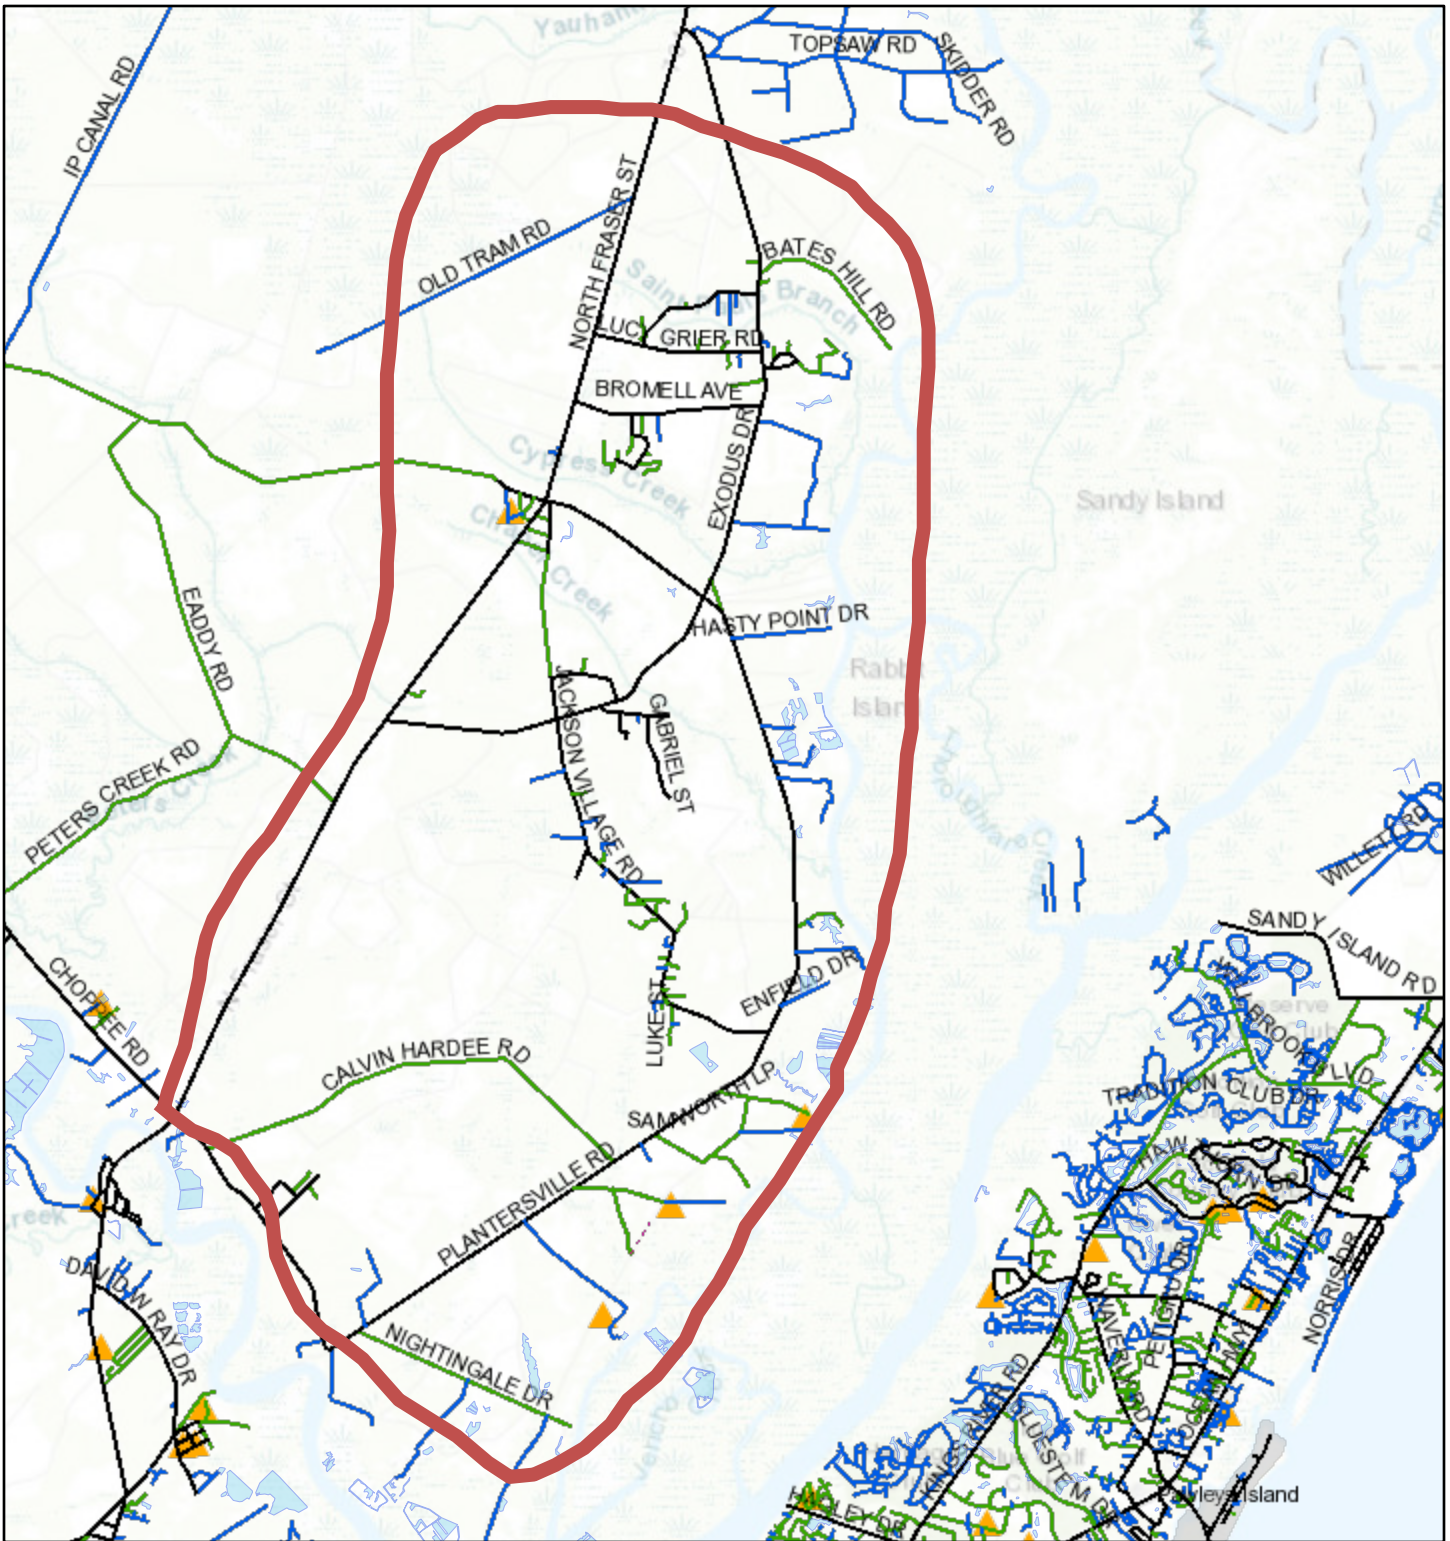

# Plantersville

8/4/2021, 9:24:37 AM

1:120,000

- Ponds
- Beehives
- Municipalities
- Private Road
- State Road
- Other
- County Road

State of North Carolina DOT, Esri, HERE, Garmin, USGS, NGA, EPA, USDA, NPS

Streets

R Mears